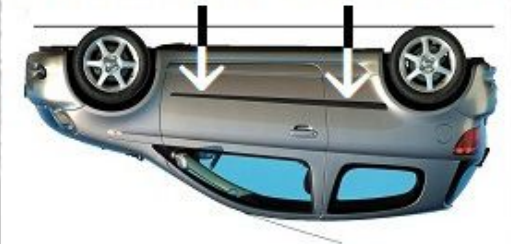

Toyota Yaris 3D 1998-2005

PU Side Mouldings

F-13

RH FRONT RH REAR

← FRONT

LH FRONT LH REAR

Degrease/entletten/degraisser/ontvetten
Alcohol/Alkohol/Alcool/Alcohol

1