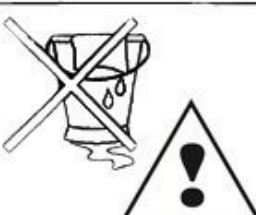

Toyota Yaris 5D 2005-10

PU Side Mouldings

F-14

RH FRONT RH REAR

← FRONT

LH FRONT LH REAR

Degrease/entletten/degraisser/ontvetten
Alcohol/Alkohol/Alcool/Alcohol

1

20-40 °C

2

3

4

48h

5

ledere cm goed aandrukken !!
Press very carefully every cm !!
Sehr fest andrucken jeden cm !!