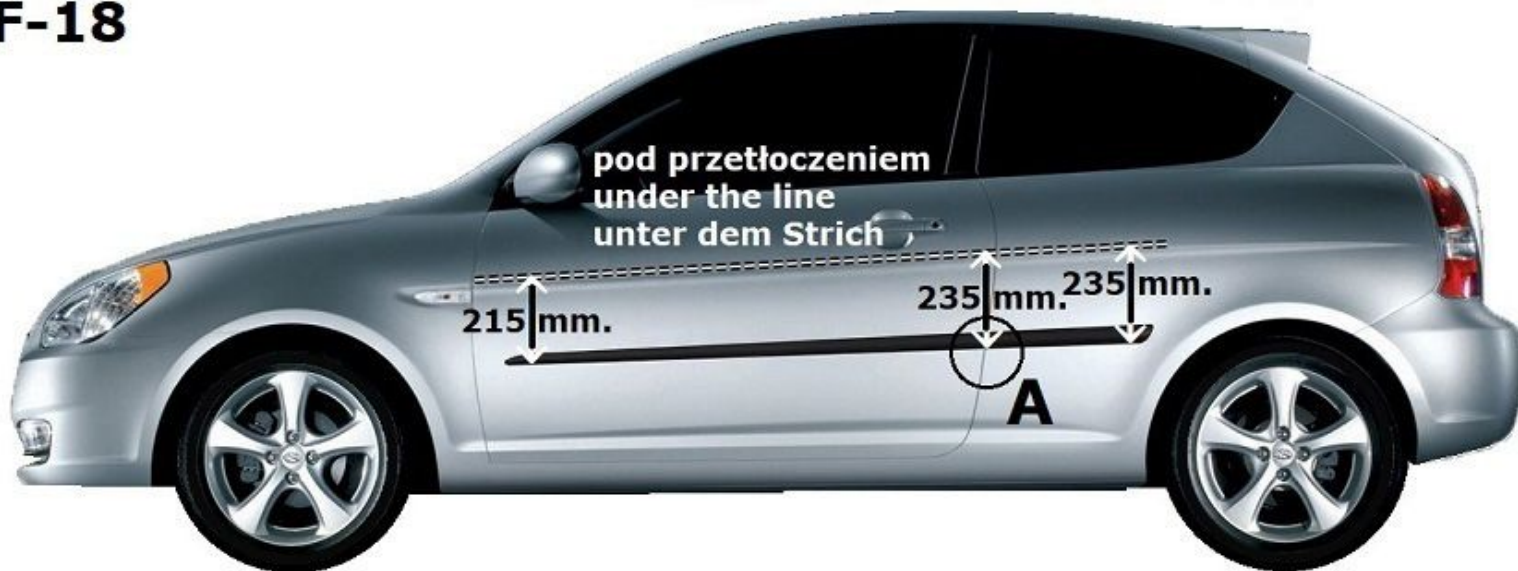

Hyundai Accent 3D 2006-11

PU Side Mouldings

F-18

RH FRONT RH REAR

← FRONT

LH FRONT LH REAR

Degrease/entletten/degraisser/ontvetten
Alcohol/Alkohol/Alcool/Alcohol

1