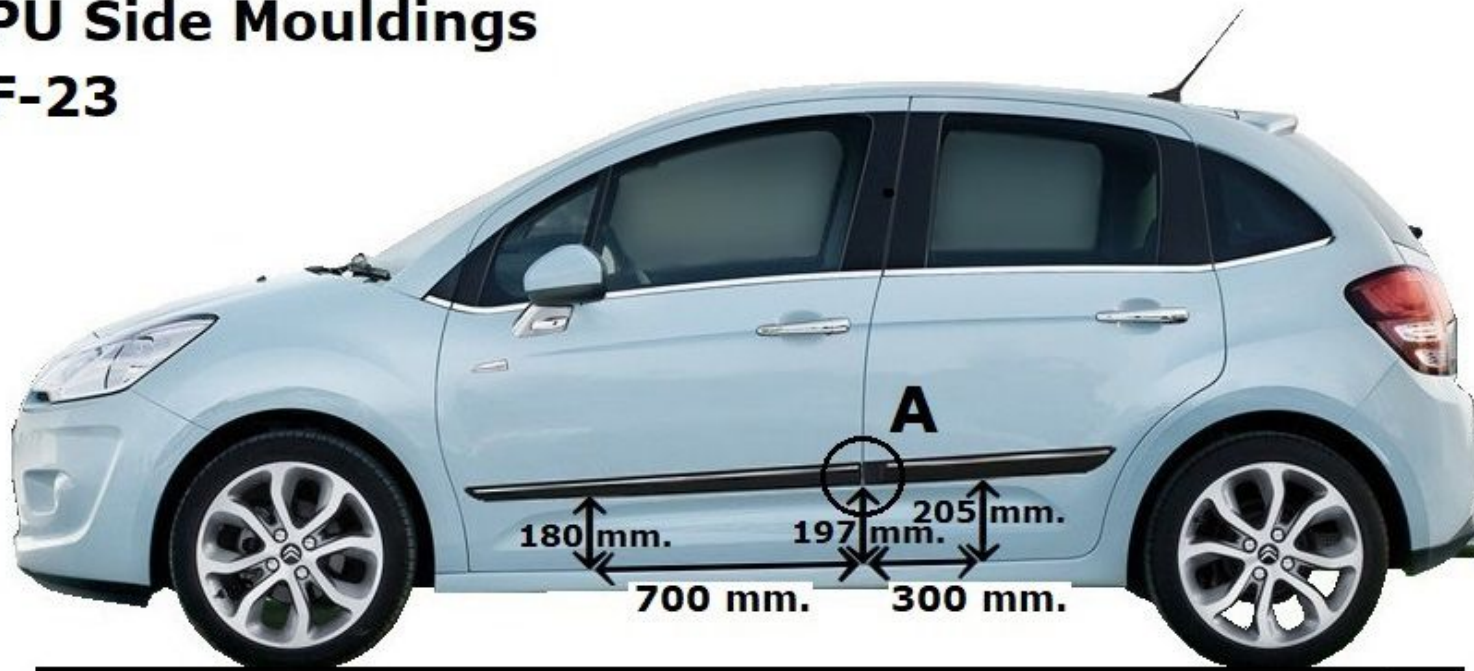

Citroën C3 II 2009-16

PU Side Mouldings

F-23

RH FRONT RH REAR

← FRONT

LH FRONT LH REAR

Degrease/entletten/degraisser/ontvetten
Alcohol/Alkohol/Alcool/Alcohol

1