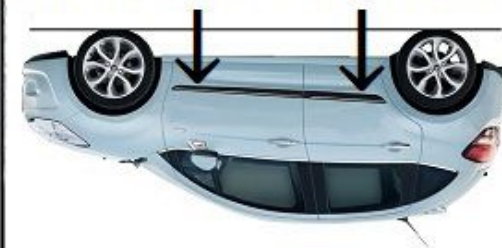

Citroën C3 II 2009-16

PU Side Mouldings

F-23

RH FRONT RH REAR

← FRONT

LH FRONT LH REAR

Degrease/entletten/degraisser/ontvetten
Alcohol/Alkohol/Alcool/Alcohol

1