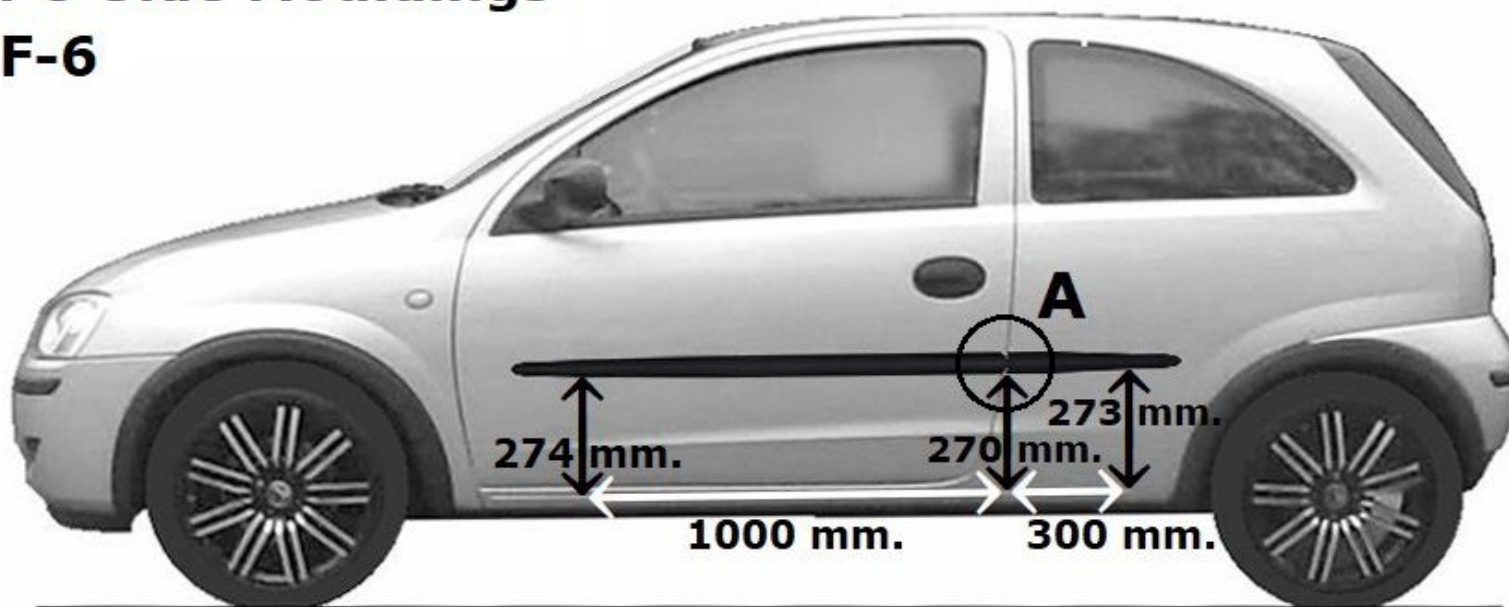

Opel Corsa C 3D 2000-06

PU Side Mouldings

F-6

RH FRONT RH REAR

FRONT

LH FRONT LH REAR

Degrease/entletten/degraisser/ontvetten
Alcohol/Alkohol/Alcool/Alcohol

1